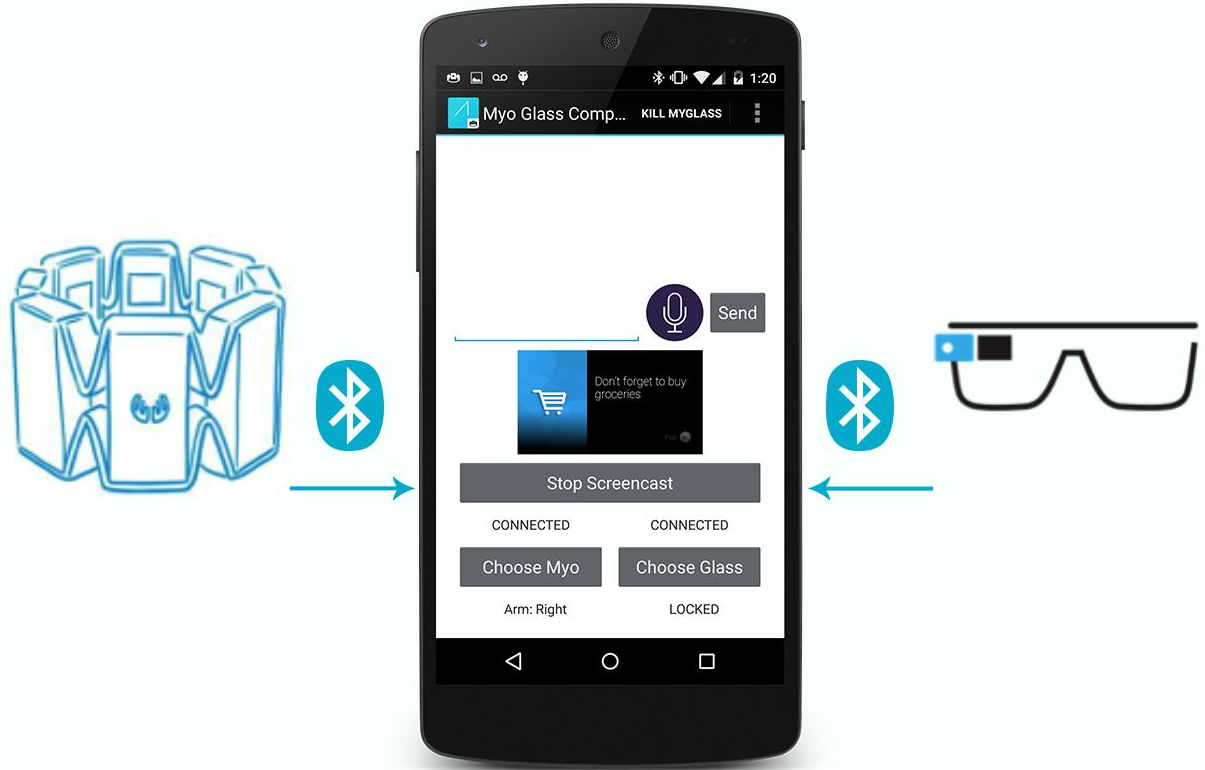

Lady trying to start a conversation

deaf/HoH person trying to lip read

Live caption
message to assist
with lip reading

Fist 

CONNECTIVITY

GLASS TIMELINE

The timeline manages cards and processes user input

Live cards show frequently updated content

Static cards show simple text, images, and video

Menu items allow users to act on cards

MYO GESTURES TO GLASS ACTIONS

MYO UNLOCK

DOUBLE TAP

SWIPE FORWARD

WAVE RIGHT

SWIPE BACKWARD