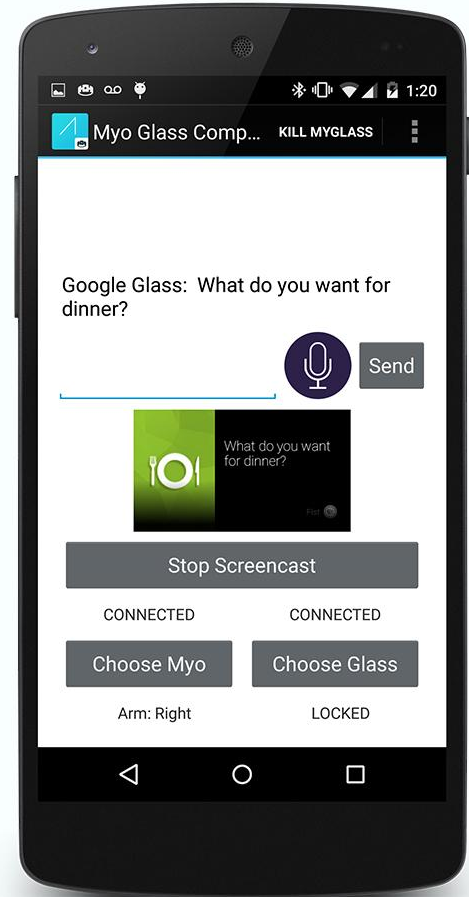

WAVE LEFT

SINGLE TAP

SELECT

FIST

SWIPE DOWN

DISMISS

FINGER SPREAD

GLASS MESSAGE TEMPLATES

Select Context

Office

Fist 

Home

Fist 

In a meeting, will
call you back.

Fist 

In a meeting, will
call you back.

Fist 

PHONE APP

FEATURES

WEAR-GLASS CONTROL

WEAR GESTURE TO GLASS ACTIONS

TAP

SELECT

SWIPE RIGHT

SWIPE FORWARD

SWIPE LEFT

SWIPE BACKWARD

FUTURE WORK

Message templates for daily activities

Language translation feature

Explore more gestures on watch

H566 EXPERIENCE DESIGN FOR UBIQUITOUS COMPUTING