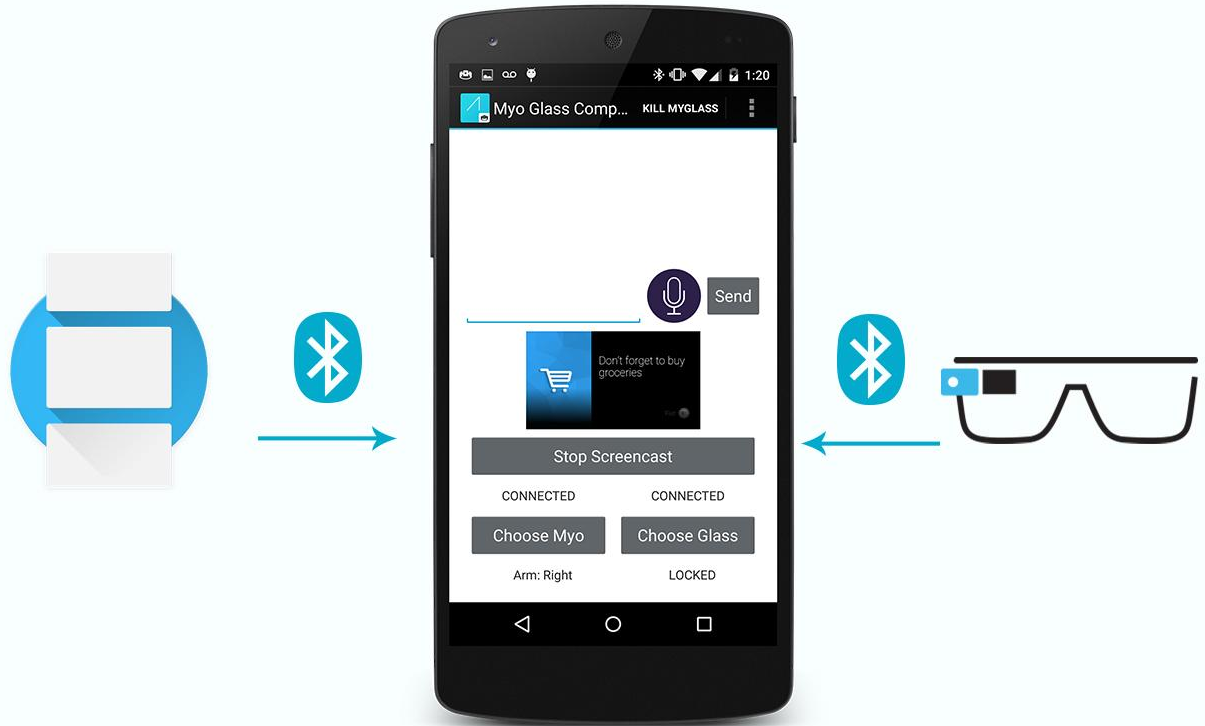

Fist 

PHONE APP

FEATURES

WEAR-GLASS CONTROL

WEAR GESTURE TO GLASS ACTIONS

TAP

SELECT

SWIPE RIGHT

SWIPE FORWARD

SWIPE LEFT

SWIPE BACKWARD

FUTURE WORK

Message templates for daily activities

Language translation feature

Explore more gestures on watch

H566 EXPERIENCE DESIGN FOR UBIQUITOUS COMPUTING