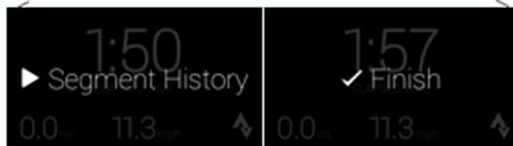

Static cards show simple text, images, and video