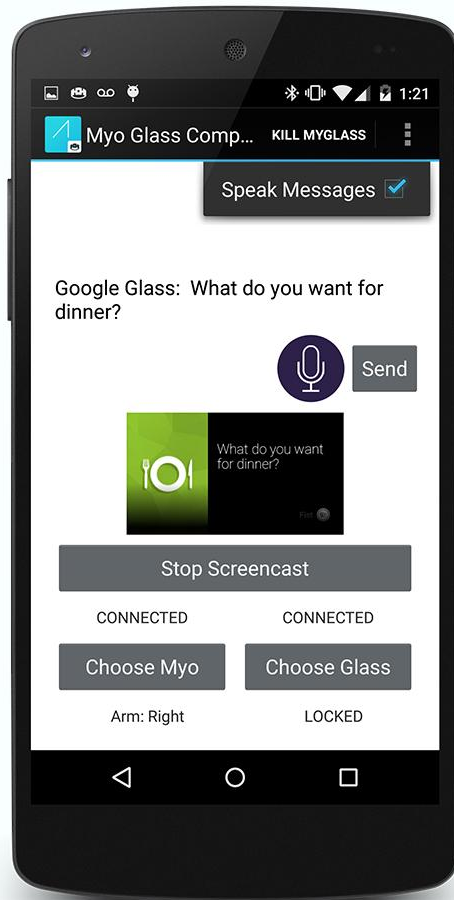

WAVE LEFT

SINGLE TAP

SELECT

FIST

SWIPE DOWN

DISMISS

FINGER SPREAD

GLASS MESSAGE TEMPLATES

Select Context

Office

Fist 

Home

Fist 

In a meeting, will
call you back.

Fist 

In a meeting, will
call you back.

Fist 

PHONE APP

FEATURES

WEAR-GLASS CONTROL

WEAR GESTURE TO GLASS ACTIONS

TAP

SELECT

SWIPE RIGHT

SWIPE FORWARD

SWIPE LEFT

SWIPE BACKWARD

FUTURE WORK

Message templates for daily activities

Language translation feature

Explore more gestures on watch

H566 EXPERIENCE DESIGN FOR UBIQUITOUS COMPUTING