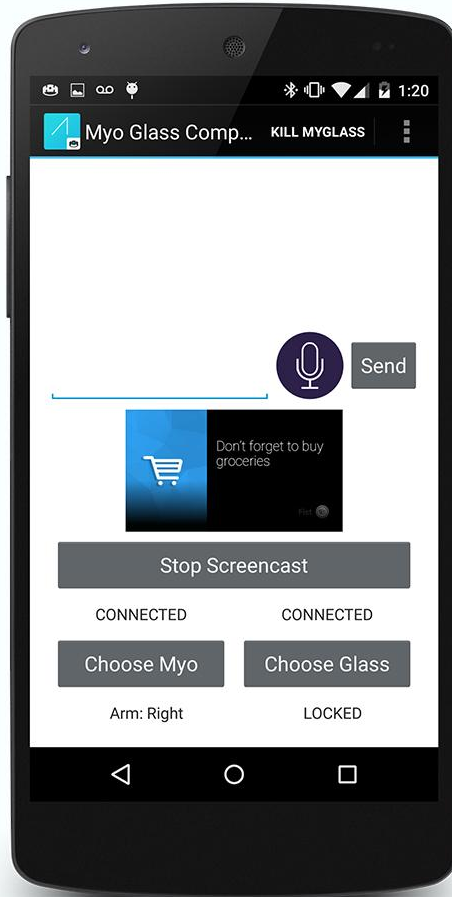

WAVE LEFT

SINGLE TAP

SELECT

FIST

SWIPE DOWN

DISMISS

FINGER SPREAD

GLASS MESSAGE TEMPLATES

Select Context

Office

Fist 

Home

Fist 

In a meeting, will
call you back.

Fist 

In a meeting, will
call you back.

Fist 

PHONE APP

FEATURES

WEAR-GLASS CONTROL

WEAR GESTURE TO GLASS ACTIONS

TAP

SELECT

SWIPE RIGHT

SWIPE FORWARD

SWIPE LEFT

SWIPE BACKWARD

FUTURE WORK

Message templates for daily activities

Language translation feature

Explore more gestures on watch

H566 EXPERIENCE DESIGN FOR UBIQUITOUS COMPUTING