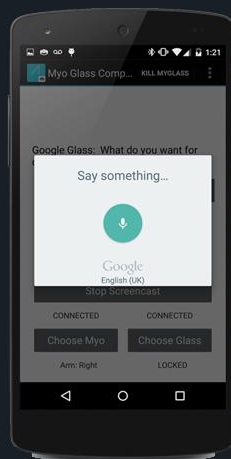

Gestures

Learning
Curve

Sync

Tap to
Activate

SCENARIO

Office

Fist

In a meeting, what happened?

Fist 

SCENARIO

Home

Fist

Don't forget to buy groceries

Fist 

SCENARIO

Deaf or
Hard of hearing

Lady trying to start a conversation

deaf/HoH person trying to lip read

Live caption
message to assist
with lip reading

Fist 

CONNECTIVITY

GLASS TIMELINE

The timeline manages cards and processes user input

Live cards show frequently updated content

Static cards show simple text, images, and video

Menu items allow users to act on cards

MYO GESTURES TO GLASS ACTIONS

MYO UNLOCK

DOUBLE TAP

SWIPE FORWARD

WAVE RIGHT

SWIPE BACKWARD