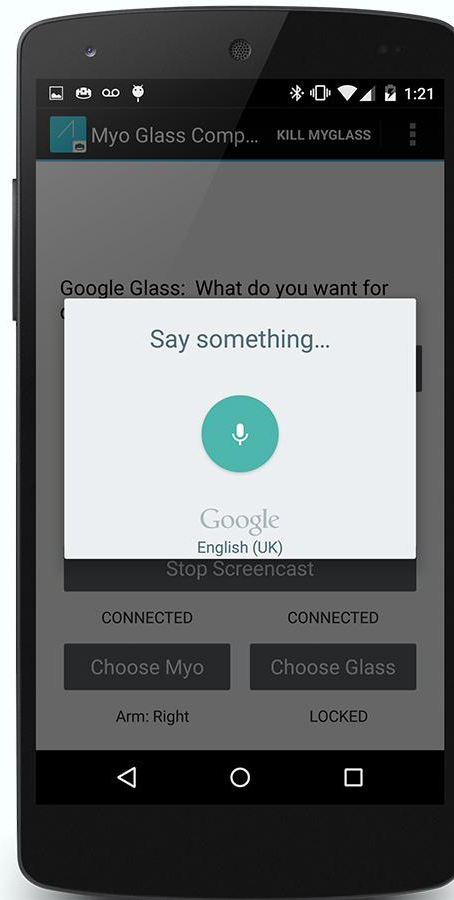

WAVE LEFT

SINGLE TAP

SELECT

FIST

SWIPE DOWN

DISMISS

FINGER SPREAD

GLASS MESSAGE TEMPLATES

Select Context

Office

Fist 

Home

Fist 

In a meeting, will
call you back.

Fist 

In a meeting, will
call you back.

Fist 

PHONE APP

FEATURES

WEAR-GLASS CONTROL

WEAR GESTURE TO GLASS ACTIONS

TAP

SELECT

SWIPE RIGHT

SWIPE FORWARD

SWIPE LEFT

SWIPE BACKWARD

FUTURE WORK

Message templates for daily activities

Language translation feature

Explore more gestures on watch

H566 EXPERIENCE DESIGN FOR UBIQUITOUS COMPUTING